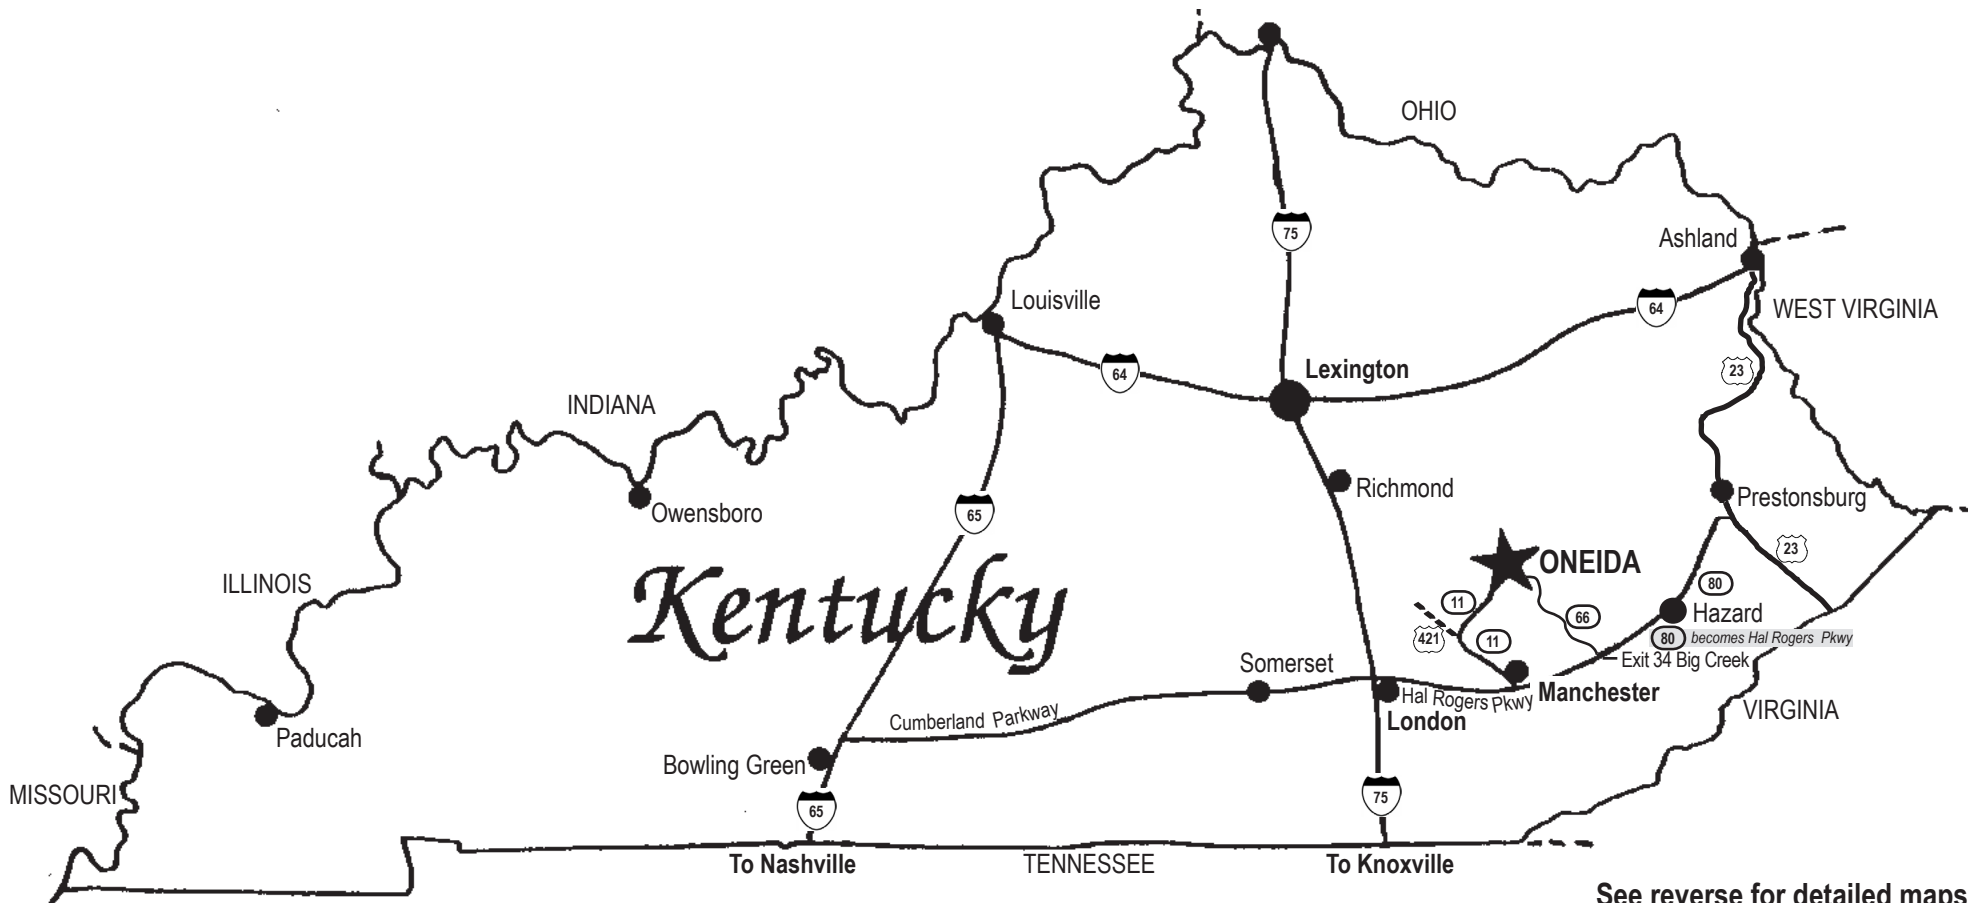

# Oneida Baptist Institute

11 Mulberry Street  
Oneida, KY 40972  
606-847-4111

New student orientation begins promptly at 10:30 A.M. Eastern Standard Time.  
Estimated driving time from Lexington, Kentucky is 2 hours, 30 minutes.  
(This estimation does NOT include time spent on fuel stops, restroom breaks, eating or getting lost.)

See reverse for detailed maps

Revised 9/11